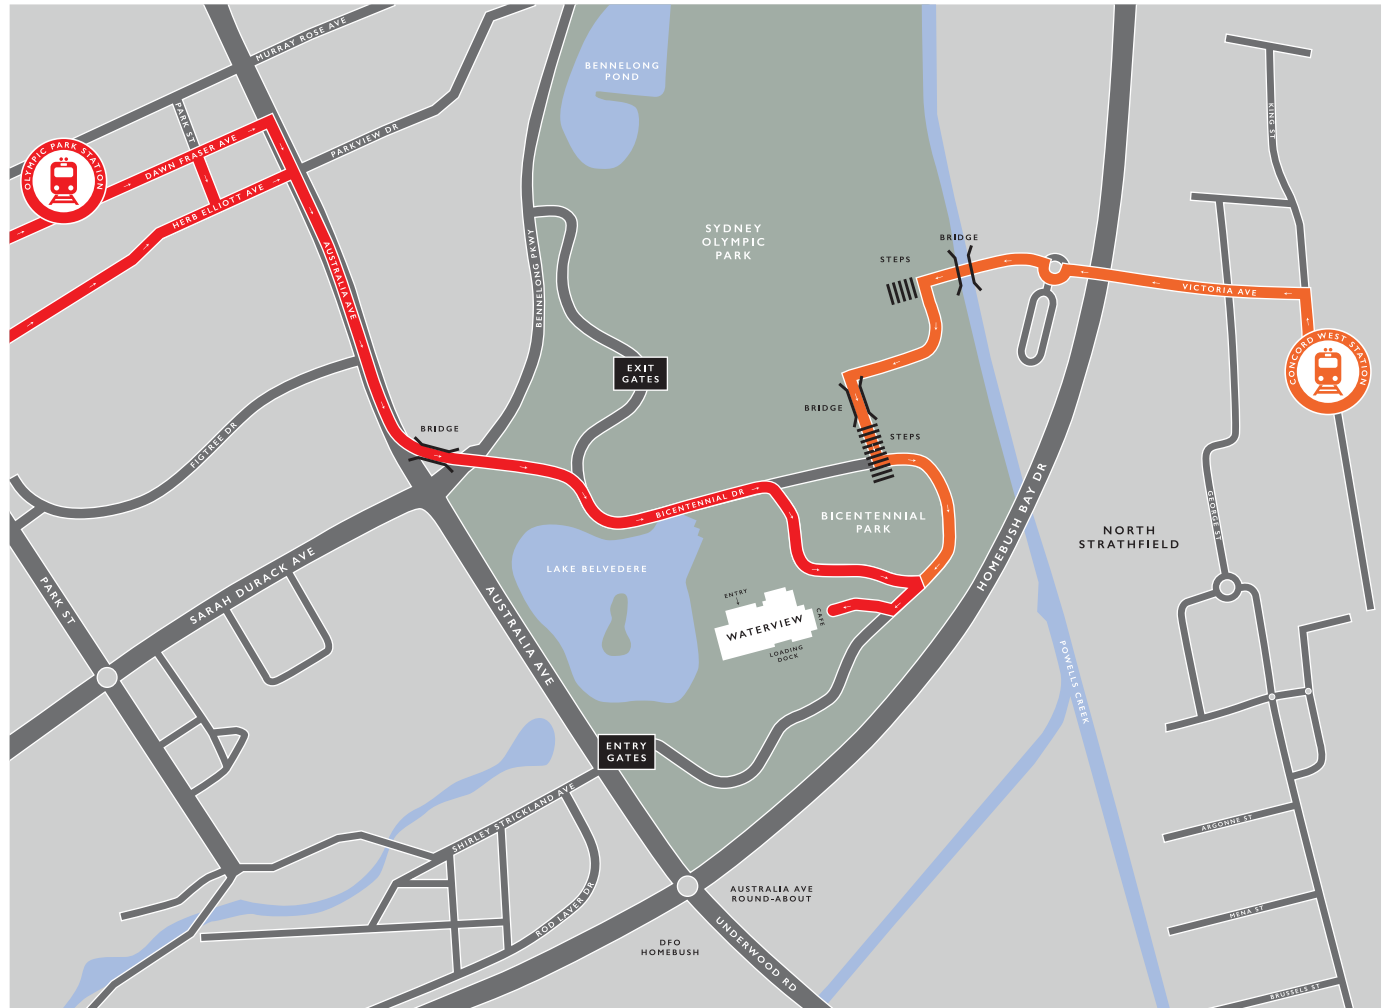

# WATERVIEW

IN BICENTENNIAL PARK

MAP OF WATERVIEW

MAP FROM SURROUNDING STATIONS

Please park in the overflow car park. If you require parking in the permit zone, please see staff at registration desk to receive a permit.